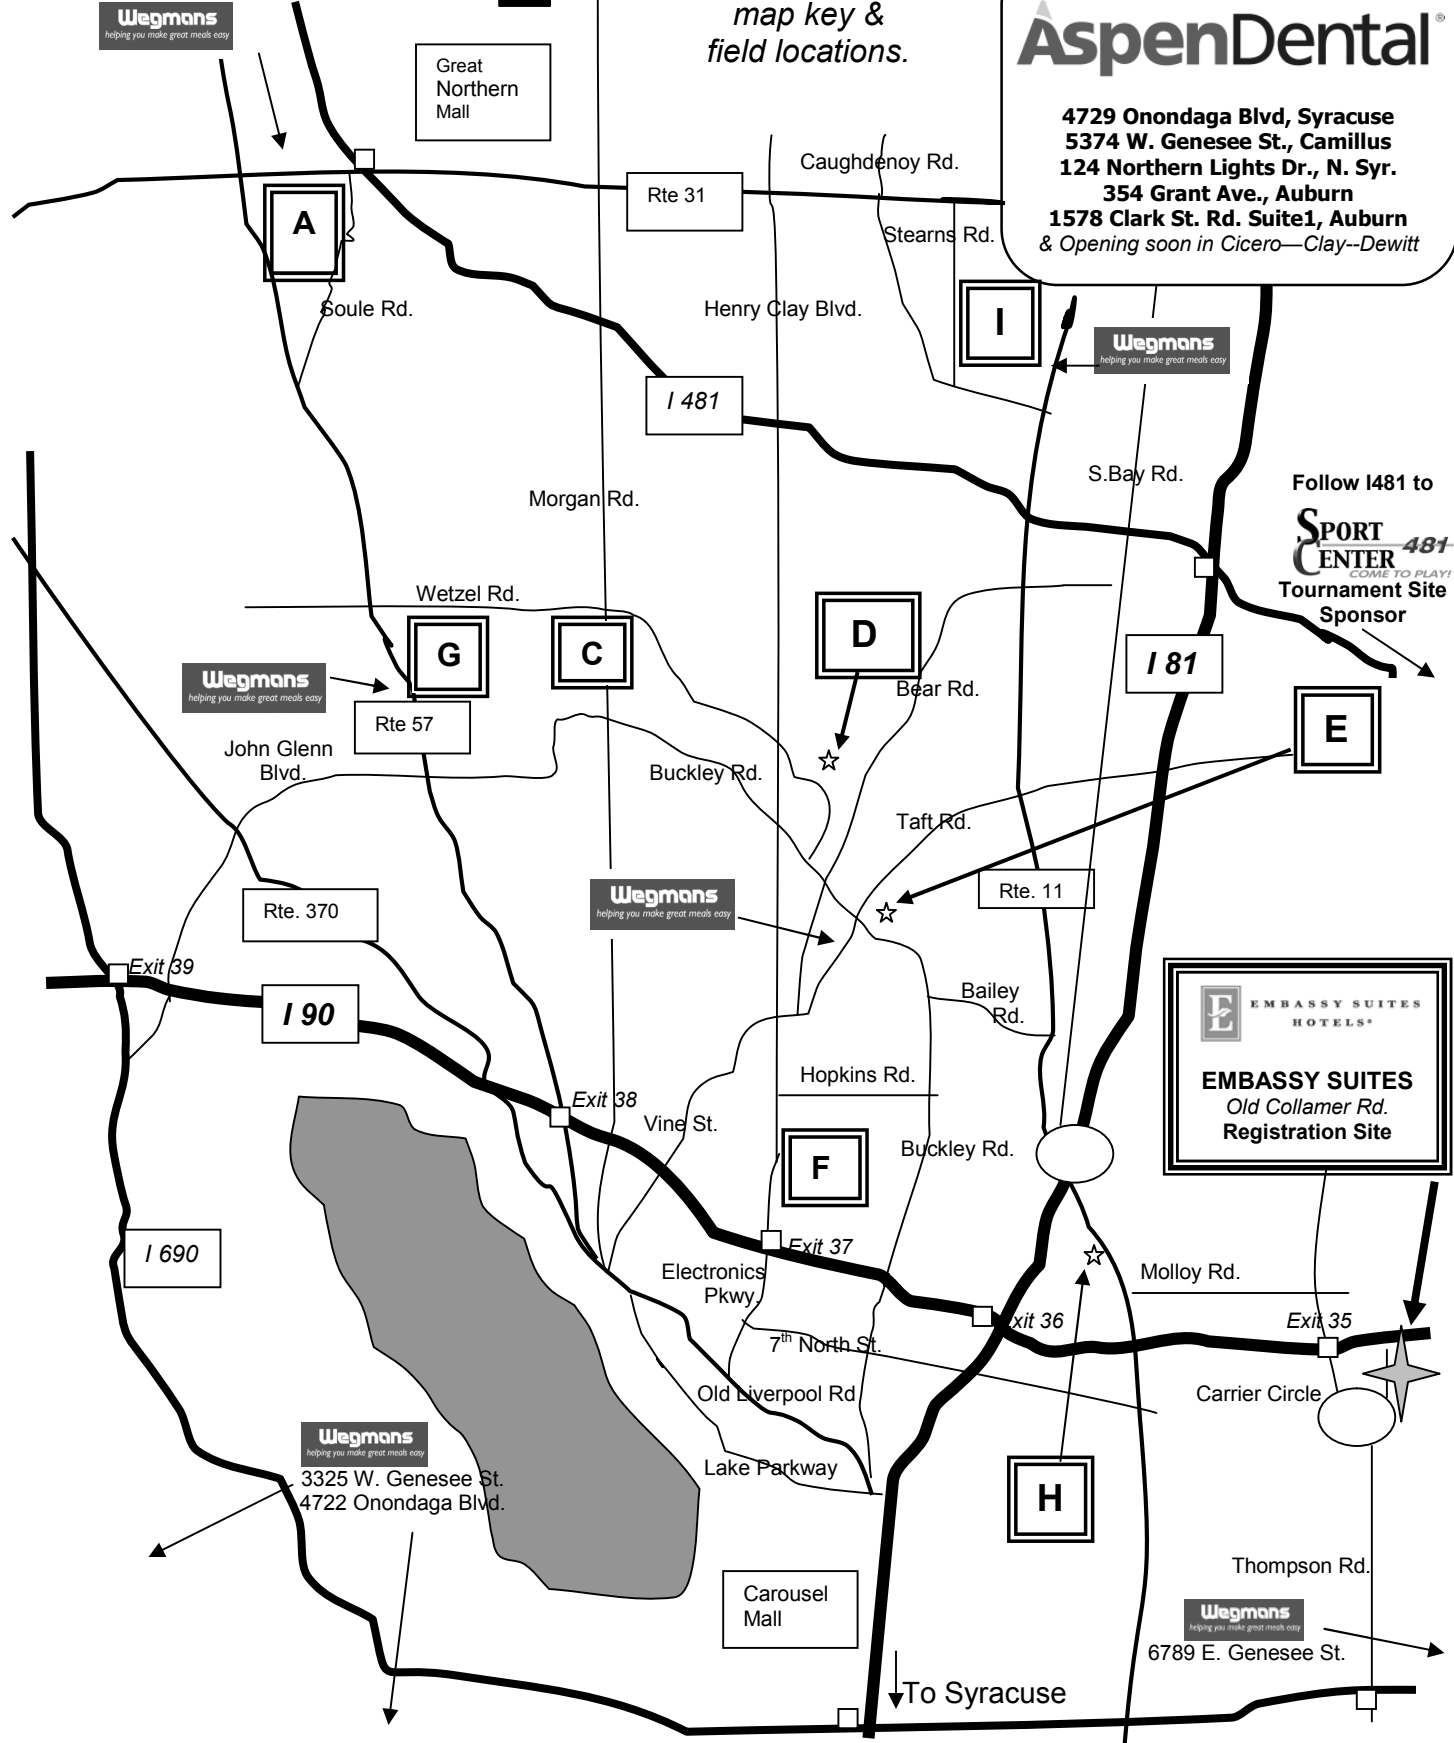

Wegmans
helping you make great meals easy

Great Northern Mall

A

Rte 31

Caughdenoy Rd.

Stearns Rd.

I

Wegmans
helping you make great meals easy

F

Hopkins Rd.

Buckley Rd.

Exit 38

Electronics Pkwy

Exit 37

7th North St.

Exit 36

Molloy Rd.

Exit 35

I 690

Wegmans
helping you make great meals easy

3325 W. Genesee St.
4722 Onondaga Blvd.

Old Liverpool Rd.

Lake Parkway

H

Carrier Circle

Carousel Mall

Thompson Rd.

Wegmans
helping you make great meals easy

6789 E. Genesee St.

To Syracuse